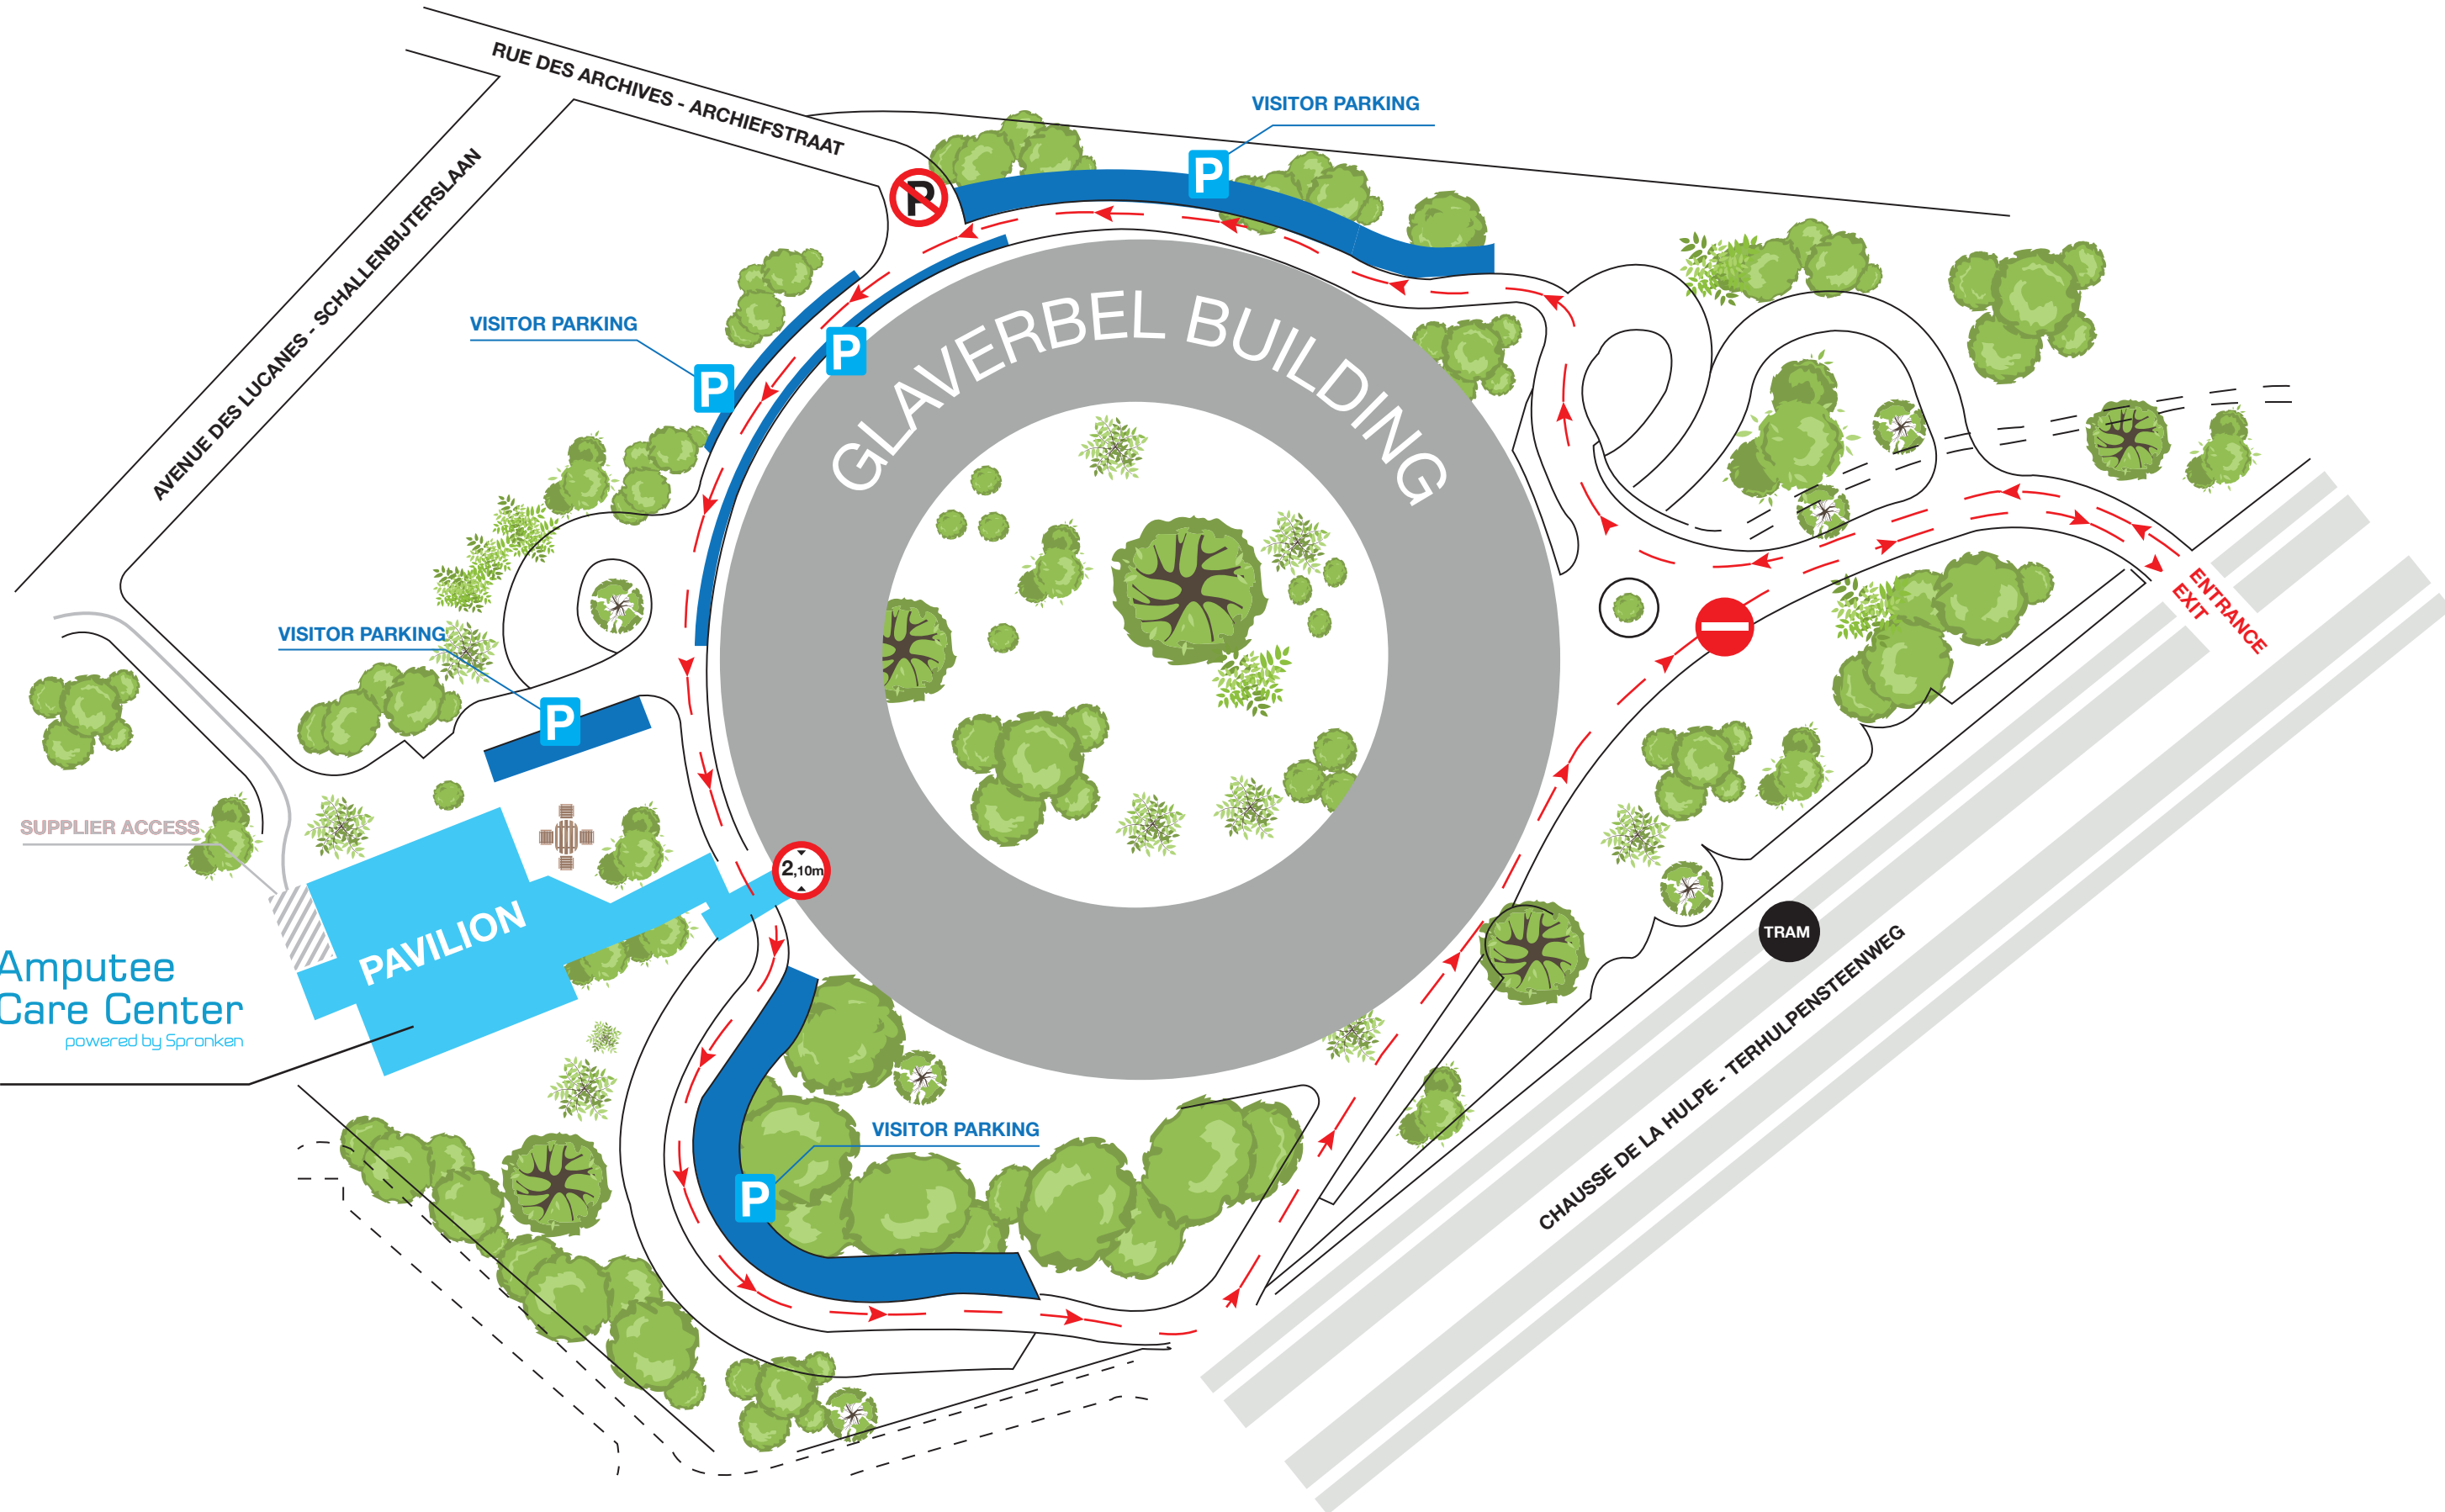

Amputee
Care Center
powered by Spronken

RUE DES ARCHIVES - ARCHIEFSTRAAT

AVENUE DES LUCANES - SCHALLENBIJTERS LAAN

GLAVERBEL BUILDING

PAVILION

CHAUSSE DE LA HULPE - TERHULPENSTEENWEG

TRAM

ENTRANCE
EXIT

VISITOR PARKING

VISITOR PARKING

VISITOR PARKING

VISITOR PARKING

SUPPLIER ACCESS

2,10m